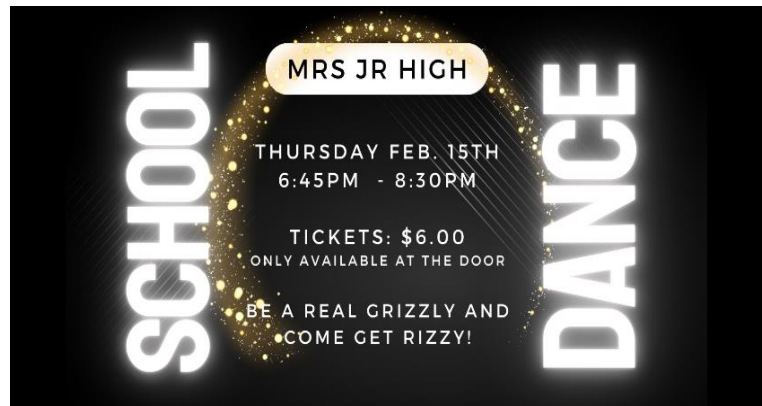

There is still time to hand in your "Read-A-Thon" money and minutes read.

There are some great prizes!!

Read-A-Thon

Prizes awarded for:

- Class with most participation - Ice Cream Party
- Classes in Div 1, 2, and 3 who raised the most money - Pizza Party
- Student in Div 1, 2, and 3 who read the MOST amount of minutes - Gift Certificates and Candy Baskets
- Student who raises the most amount of money - Principal for the Day
- Daily random draws for students participating - Fidgets, puzzles, stuffies, books, stickers, toys, candy, etc