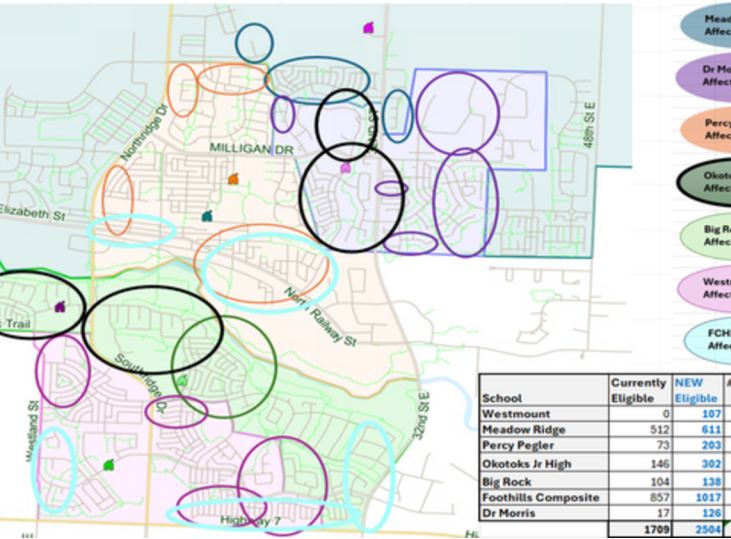

Redirecting our Path to SUCCESS 25-26 Route Planning

In the Midst of our rerouting chaos comes GREAT opportunity and it is also necessary for great creation